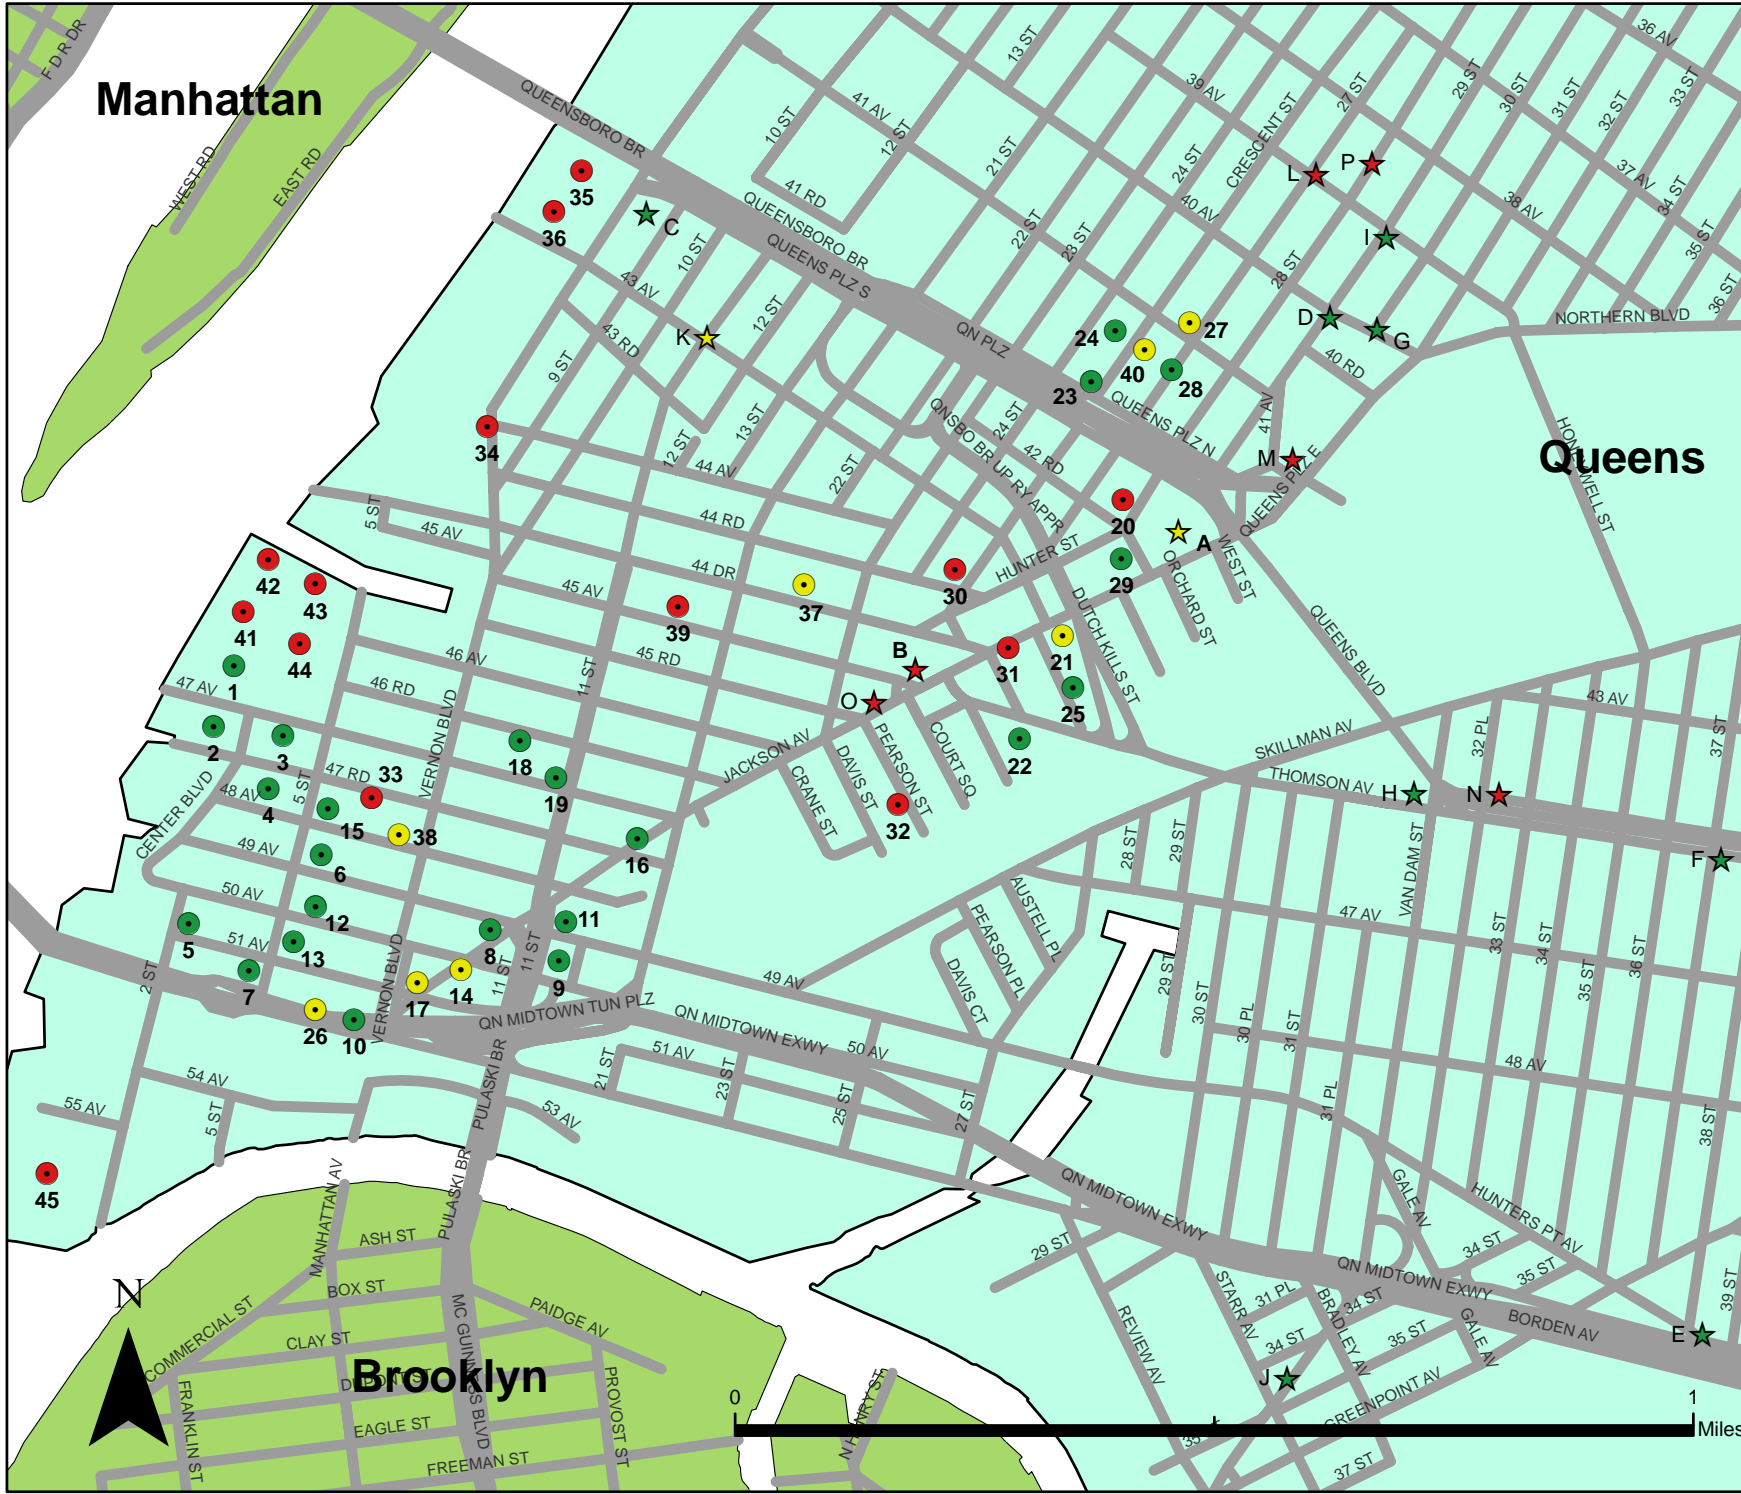

Long Island City Residential and Commercial Projects

May 2009

Long Island City Business Development Corporation